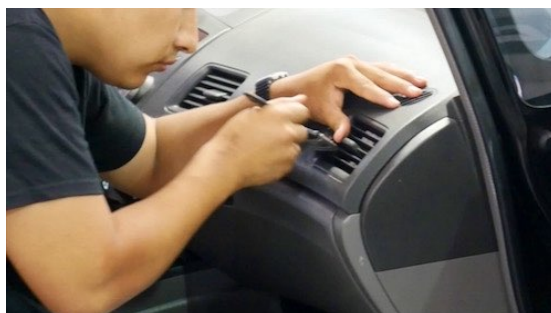

HOW TO USE:

Shake before use and then spray it evenly on the surface. Use this in a well ventilated area.

WARNINGS:

Extremely Flammable
DO NOT apply to clutch, brake accelerator pedals or steering wheels. Use only in well ventilated areas.